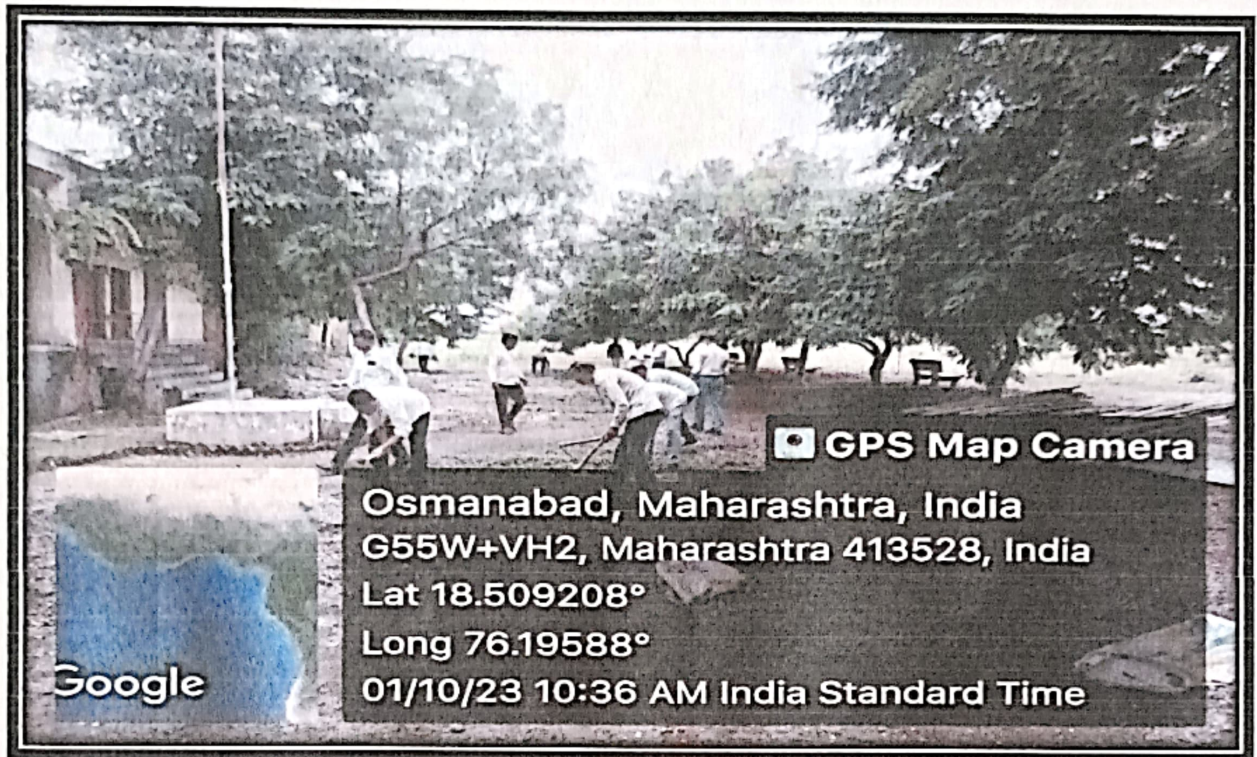

College Ground Different View