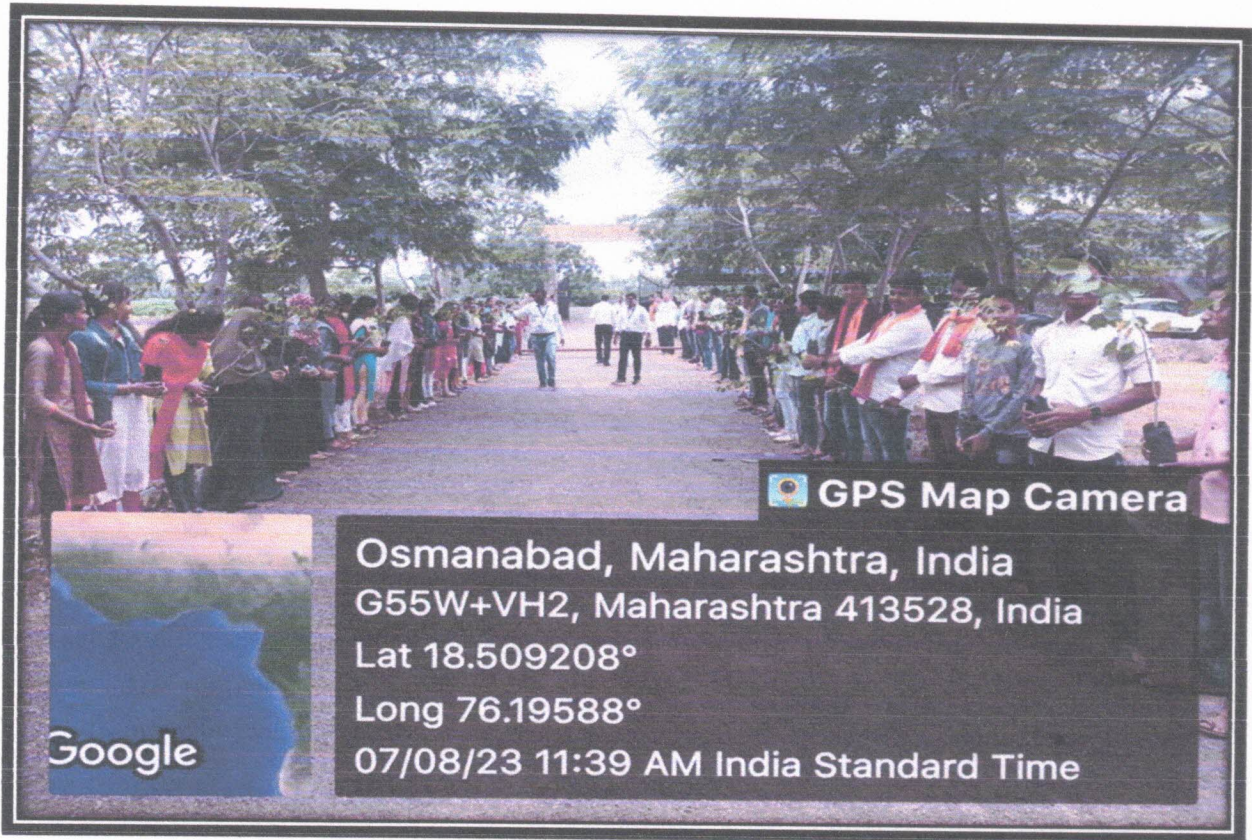

Entrance of College Campus